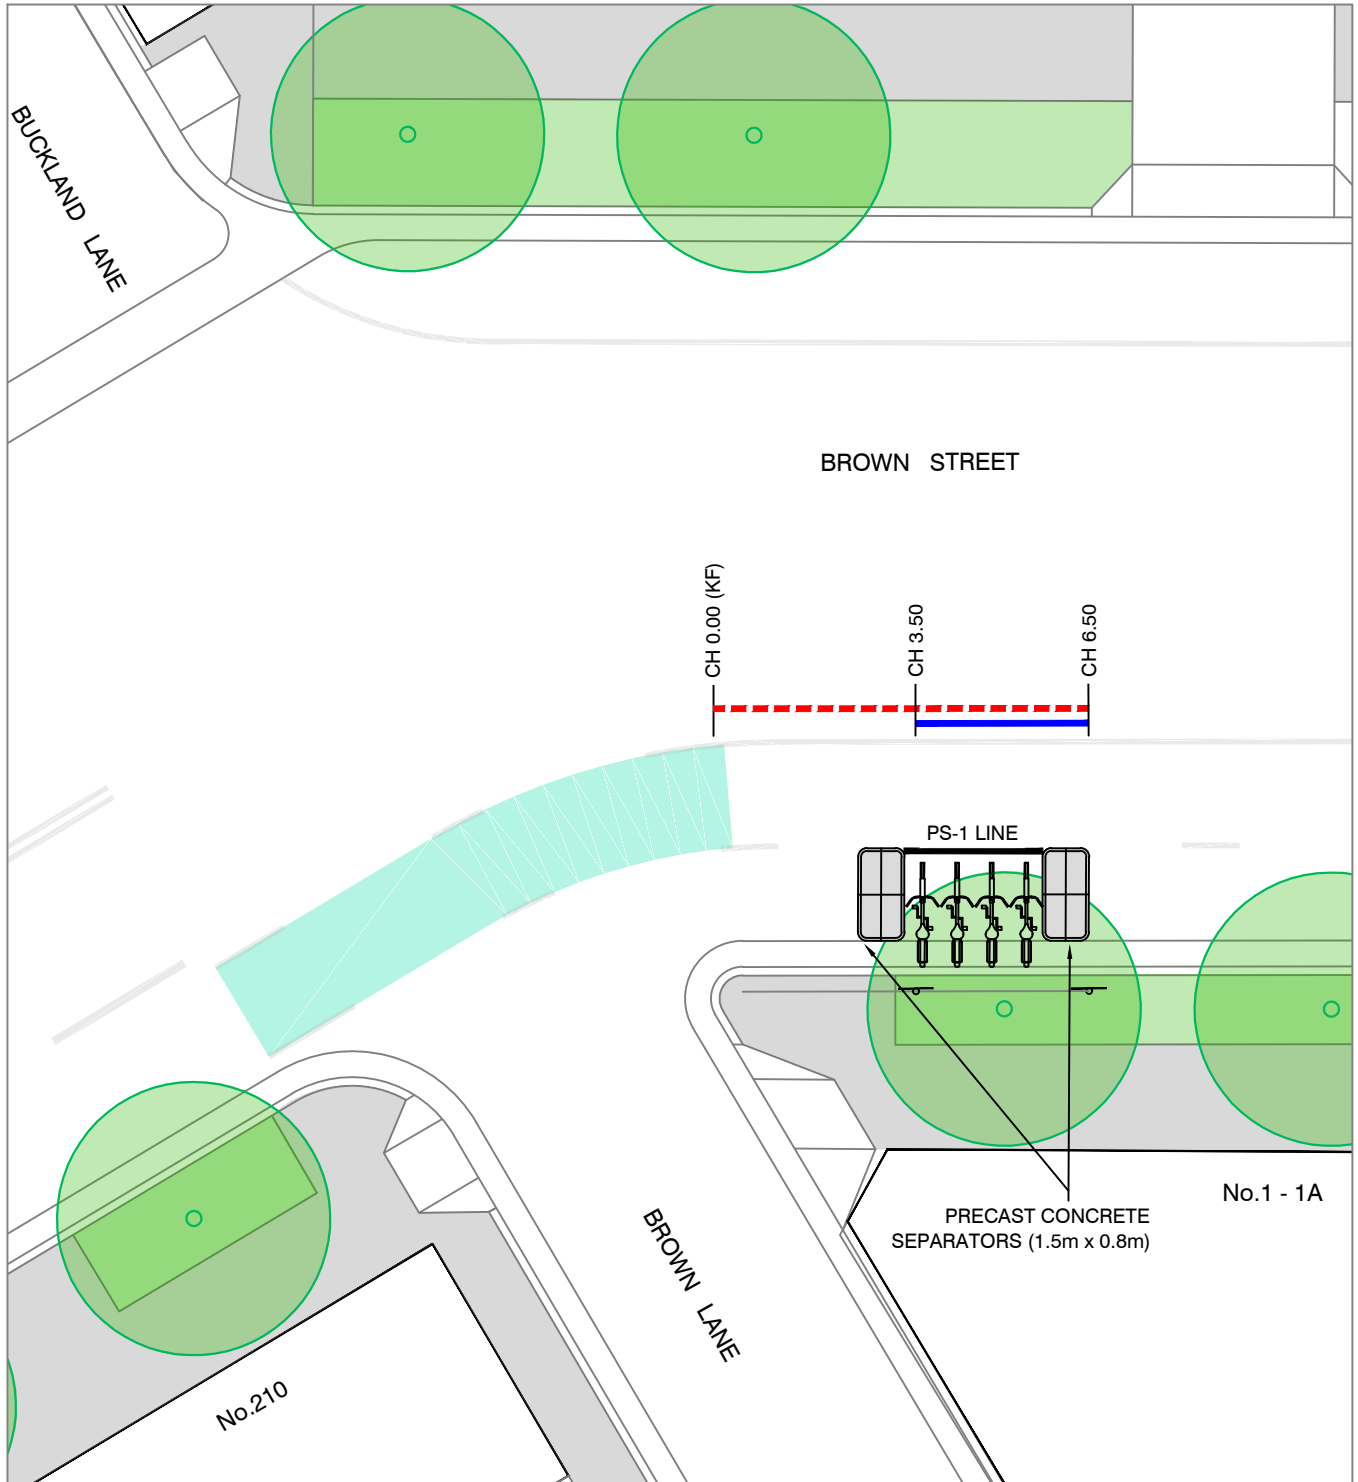

Plan: Proposed On Street Bike Parking - Brown Street, Newtown (LOCATION 2)

LEGEND

EXISTING

 NO STOPPING

PROPOSED

 P (BIKE ONLY)

 BIKE ENVELOPE